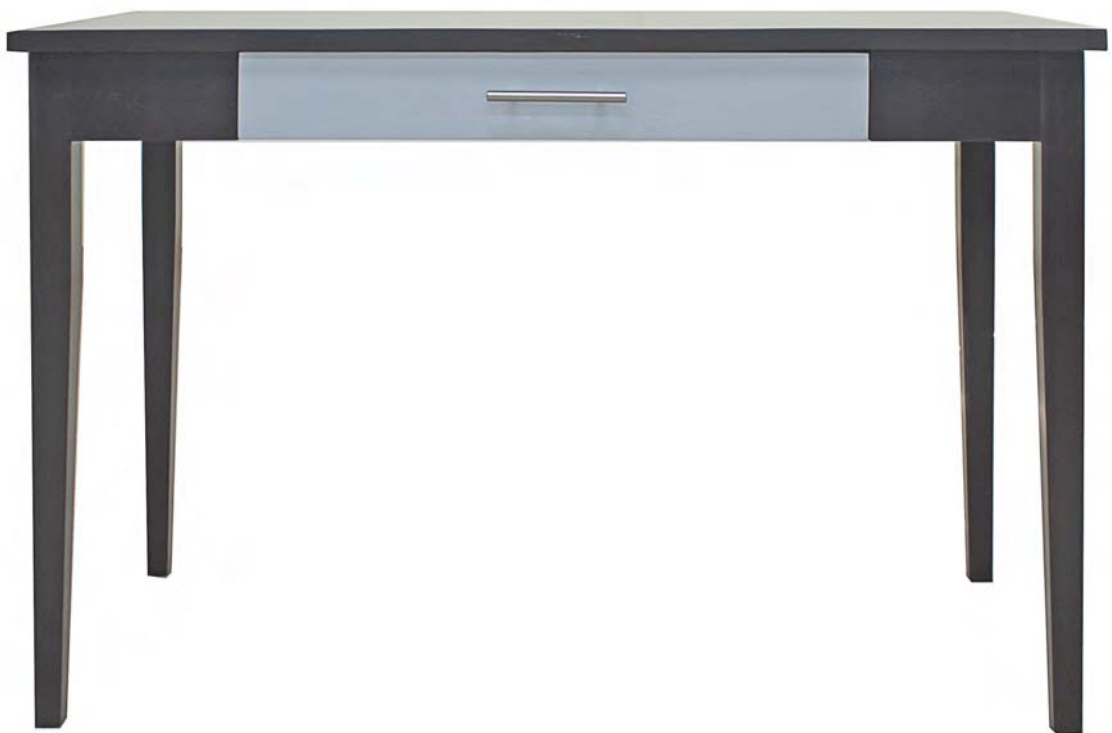


FSM Furniture

VENICE Collection

VENICE Collection

VENICE Collection

VENICE Collection

VENICE Collection

VENICE Collection

VE-4100	King nightstand, 1 drawer, 24"wX18"dX26"h
VE-4120	Queen nightstand, 1 drawer, 30"wX18"dX26"h
VE-8150	Double wood headboard, 54"wX1½"dX40"h
VE-8151	Double upholstered vinyl headboard, 54"wX2"dX40"h
VE-8160	Queen wood headboard, 60"wX1½"dX40"h
PE-8160	Queen upholstered vinyl headboard, 54"wX2"dX40"h
VE-8170	Cal king wood headboard, 72"wX1½"dX40"h
VE-8171	Cal king upholstered vinyl headboard, 72"wX2"dX40"h
VE-8180	King wood headboard, 78"wX1½"dX40"h
VE-8181	King upholstered vinyl headboard, 78"wX2"dX40"h
VE-1610	Chest, 3 drawer w/DVD shelf, 40"wX22"dX38"h
VE-1440D	Micro/fridge chest, 3 drawer w/door, 58"wX24"dX43"h
VE-1440	Micro/fridge chest, 3 drawer w/o door, 58"wX24"dX43"h
VE-1441D	Fridge, 3 drawer, shelf w/door, 58"wX24"dX43"h
VE-1441	Fridge chest, 3 drawer, shelf w/o door, 58"wX24"dX43h
VE-1450D	Micro/fridge, 3 drawer, coffee tray, w/door, 61"Wx24"Dx43"H
VE-1450	Micro/fridge, 3 drawer, coffee tray, w/o door, 61"wX24"dX43"h
VE-1460D	
VE-1460	
VE-5100	Desk, 1 drawer, 48"wX24"dX31"h
VE-5200	Desk, 1 drawer, 48"wX30"dX31"h
VE-5300	Desk, ADA, 48"wX24"dX31"h
VE-5400	Desk, ADA, 48"wX30"dX31"h
VE-7430	Parsons table, 30"wX30"dX31"h
VE-7434	Parsons table, 34"wX34"dX31"h
VE-7200	Accent table, 20"diameterX24"h
VE-7460	End table, 24"wX26"dX24"h
VE-7450	Coffee table, 42"wX20"dX18"h
PA-6350	Upholstered luggage bench, grade #2 fabric, w/backsplash Grade #2 fabric, 36"wX18"dX18"/22"h